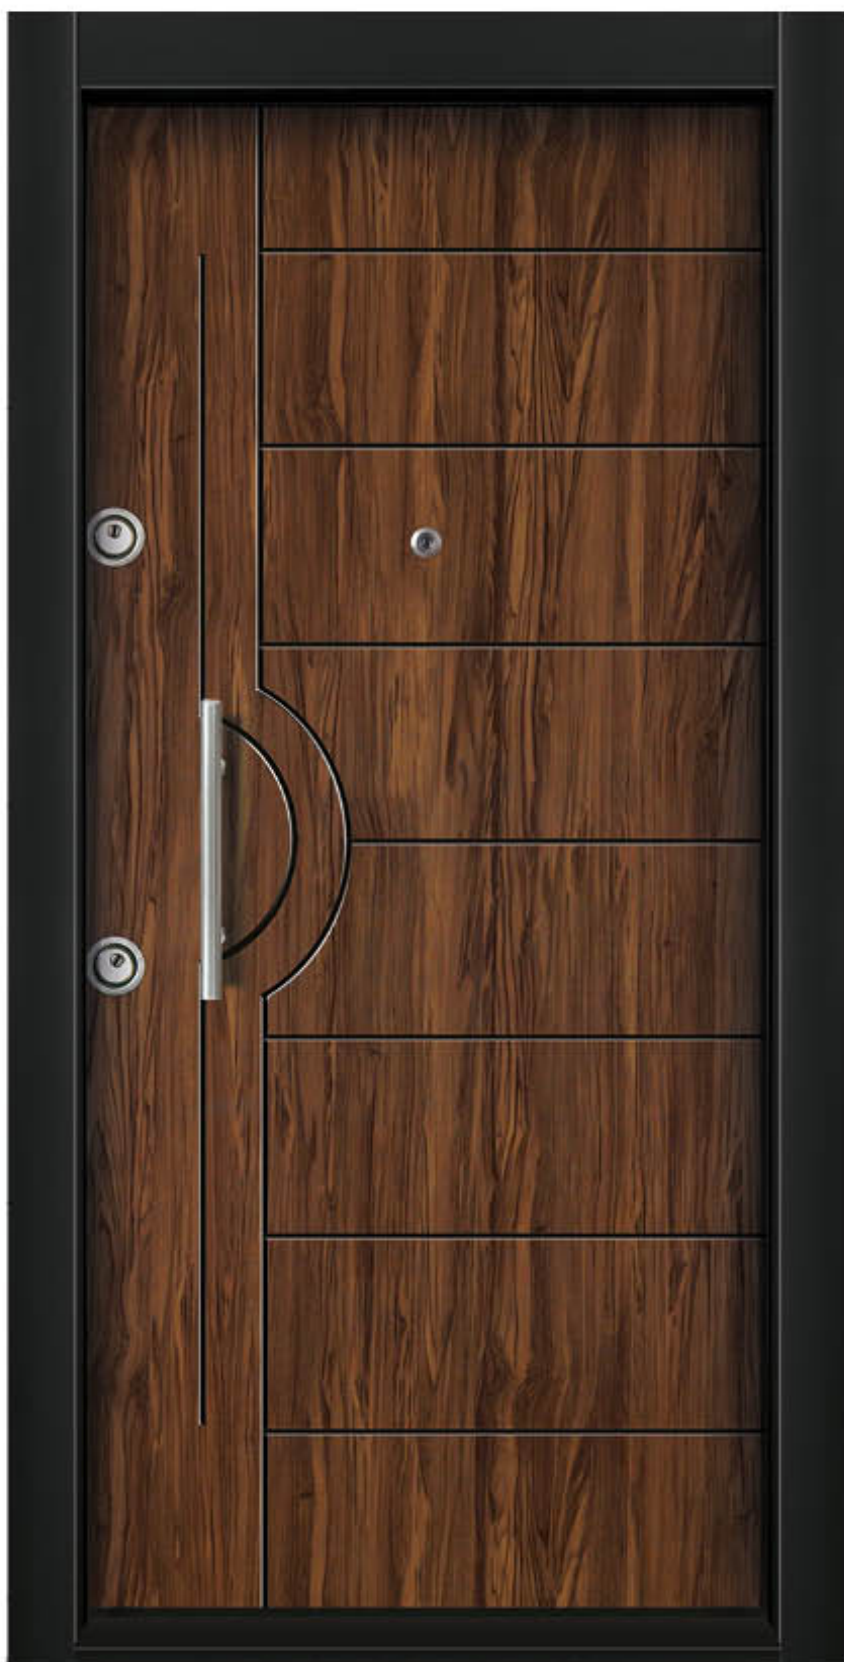

Doors&Doors

A-801 TUNA WALNUT