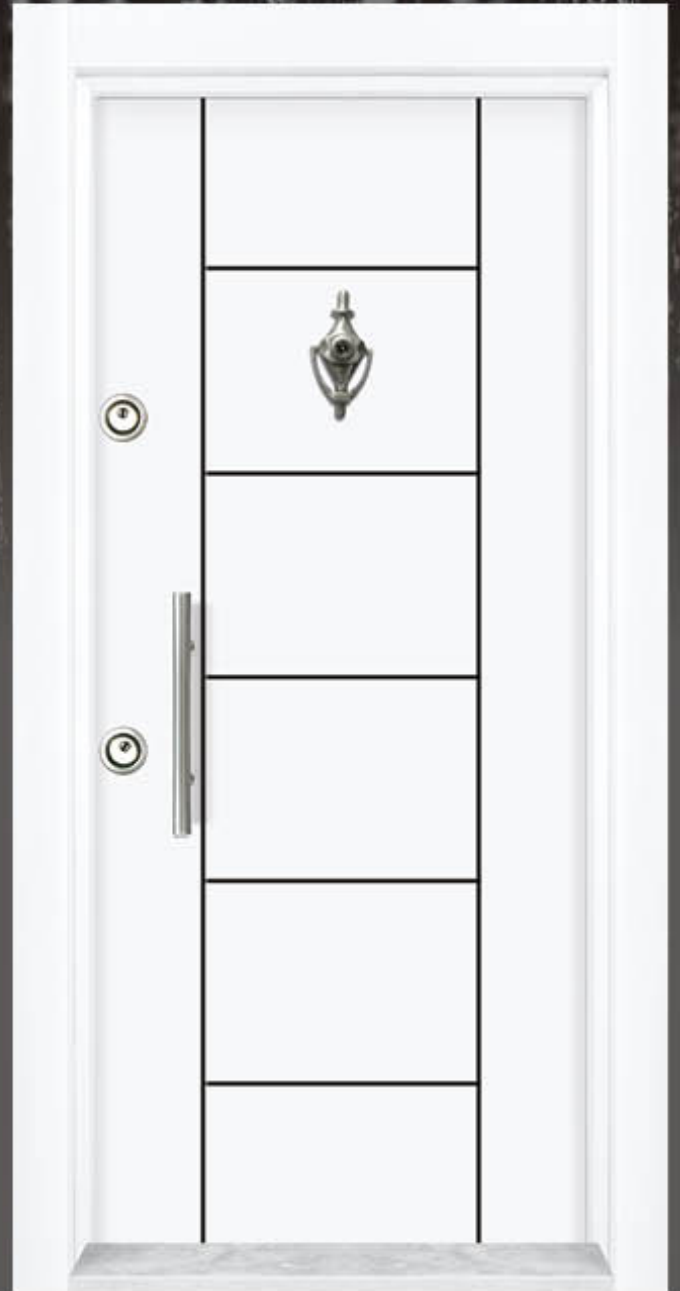

A-801 WHITE

A-803 WHITE

LUXURY PREMIUM

11

COMPOSITE WOODY

ELITE HALWAY

Doors&Doors

HOUSEKEEPER