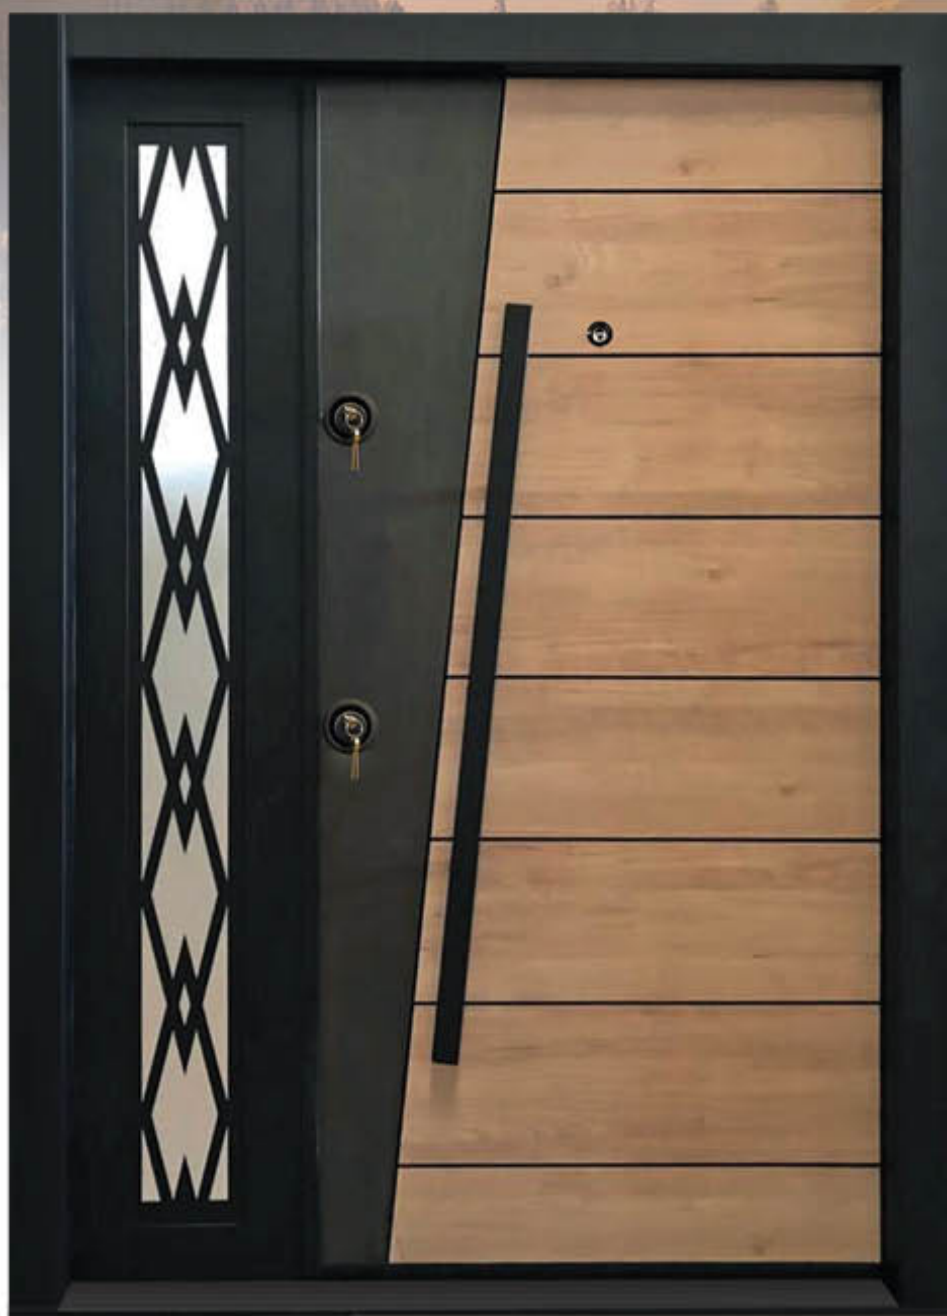

A-801 WHITE

A-803 WHITE

LUXURY PREMIUM

11

COMPOSITE WOODY

ELITE HALWAY

Doors&Doors

HOUSEKEEPER