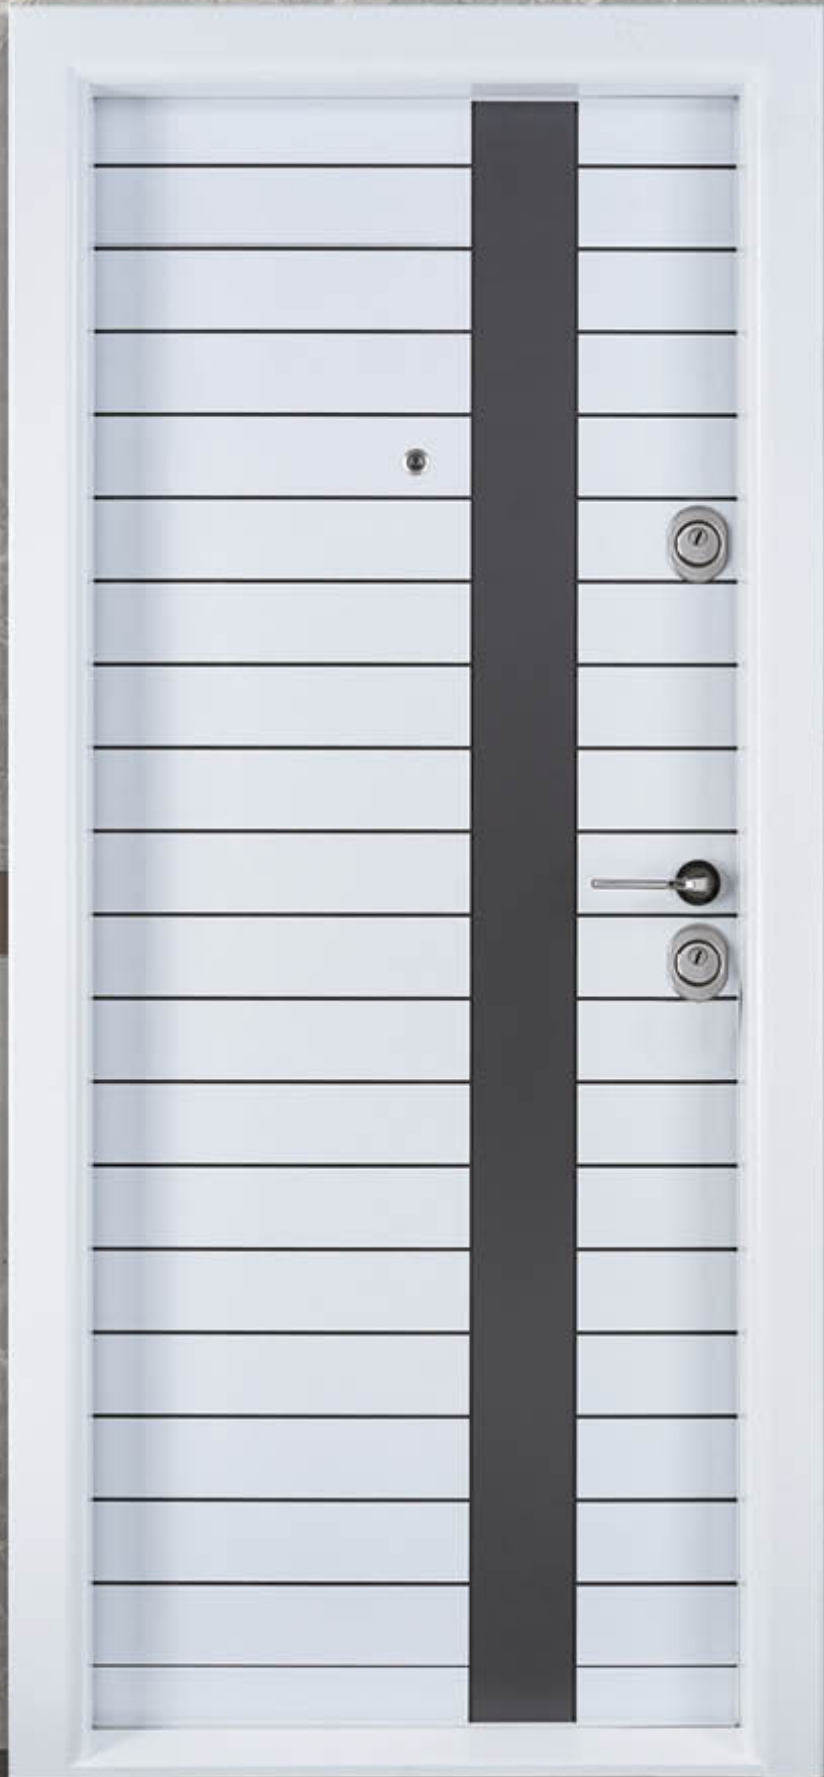

ELITE WHITE